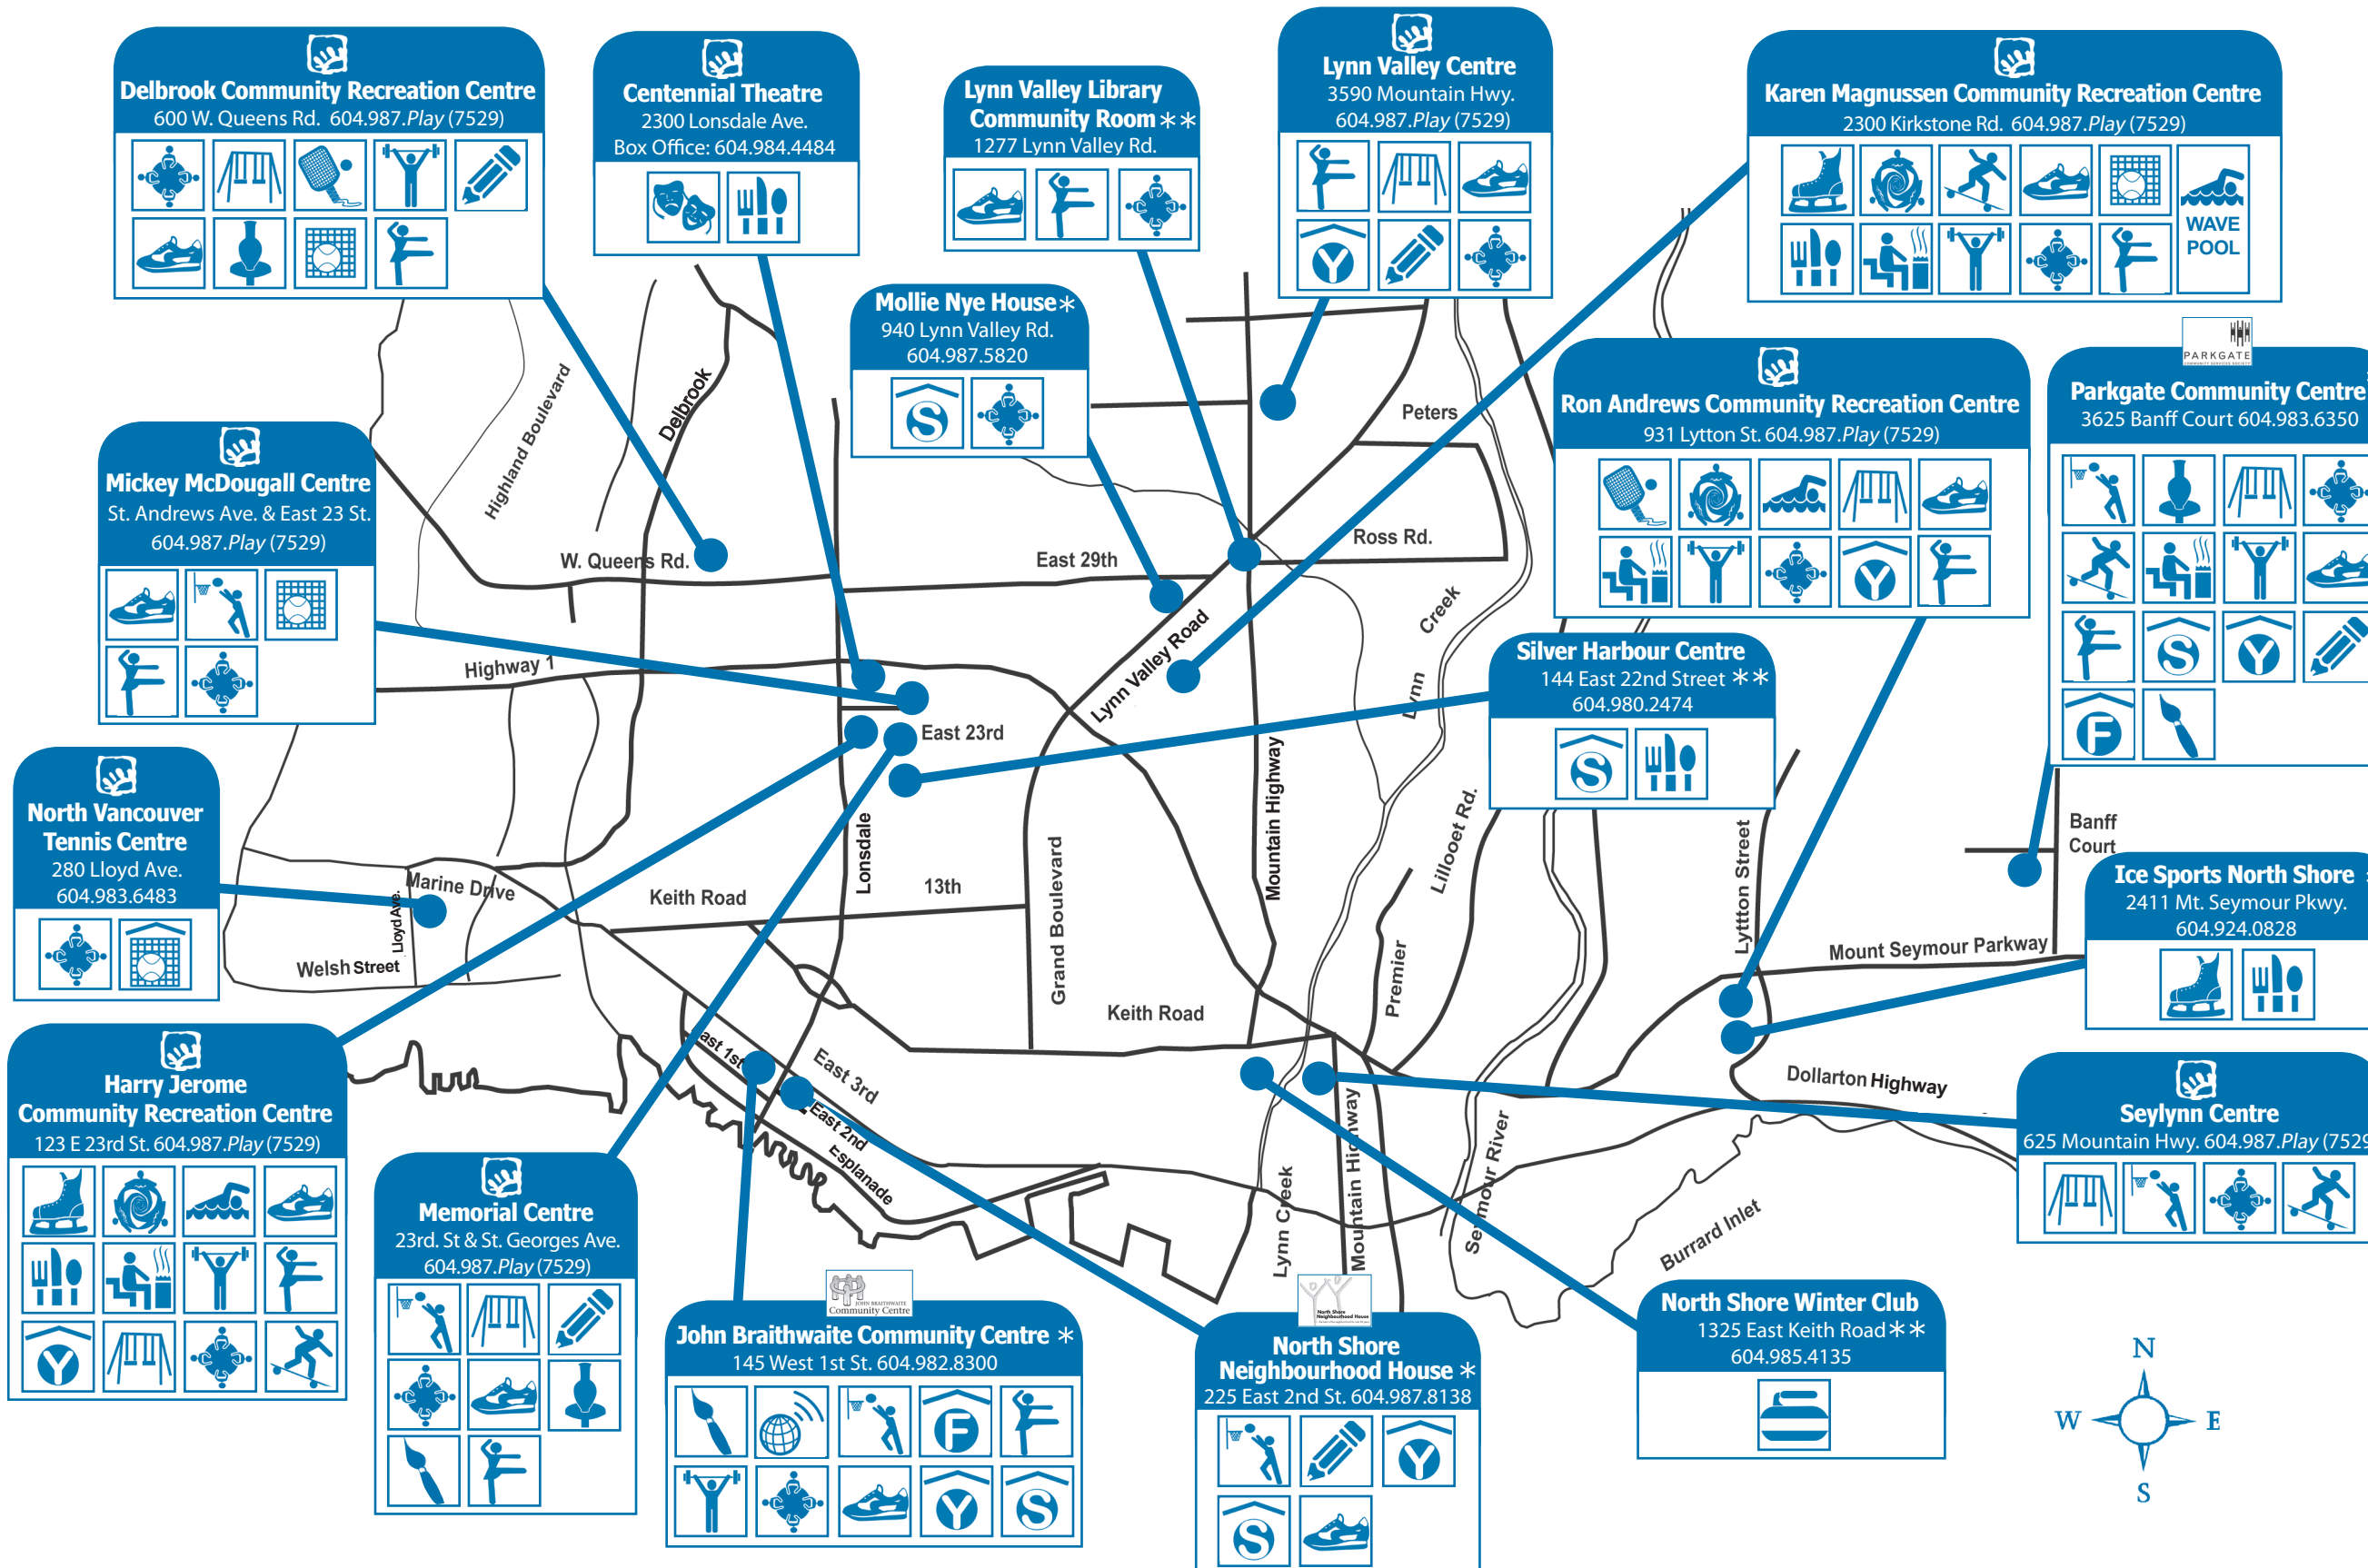

YOUR Neighbourhood Community Recreation Centres

North Vancouver
Recreation & Culture

- | | | | |
|--|--|--|----------------------|
| | Art Studio | | Pottery Studio |
| | Concession | | Preschool (Licensed) |
| | Curling | | Racquet or Squash |
| | Dance | | Sauna or Steamroom |
| | Family Resource Centre | | Seniors Centre |
| | Fitness Classes | | Skateboard Park |
| | Gymnasium | | Swimming Pool |
| | Ice Rink | | Tennis Indoor |
| | Public Computers | | Tennis Outdoor |
| | Meeting Rooms (Recreation Programs, Groups, Parties and Rentals) | | Whirlpool |
| | Performing Arts | | Fitness Centre |
| | Playground | | Youth Centre |

* Partner facility
** Affiliate facility

All Community Recreation Centres have:

- Designated disabled parking stalls
- Extra wide parking stalls for ramped accessible vehicles
- Automatic doors into the buildings.

nvr.ca / 604.987.Play (7529)

Visit www.nvr.ca or call 604.987.Play (7529) to find out about specific accessibility features at your local facility.